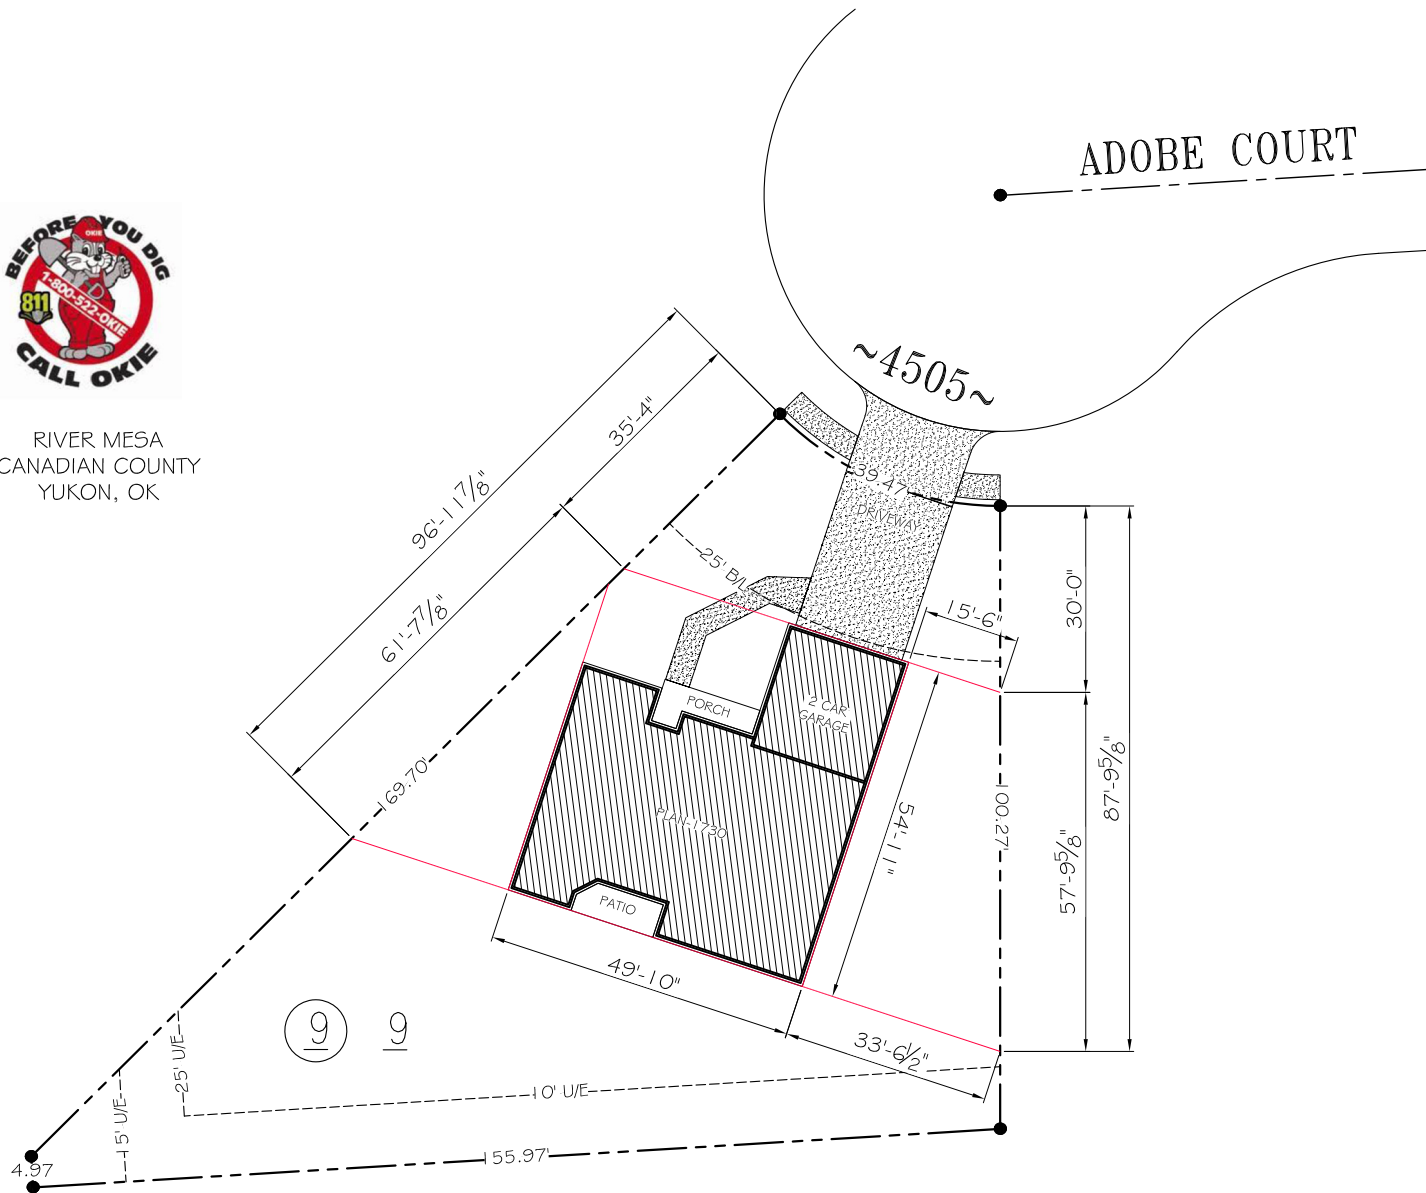

RIVER MESA
CANADIAN COUNTY
YUKON, OK

Lot-----	11540
House-----	2175
Porches-----	155
Private Walk-----	125
Public Walk-----	75
Driveway-----	700
Sod-----	8310

LOT: 9

BLK: 9

SPEC HOUSE
4505 ADOBE COURT

BB-1730
SITE PLAN

Scale: 1" = 20'

SHEET NO.

SITE