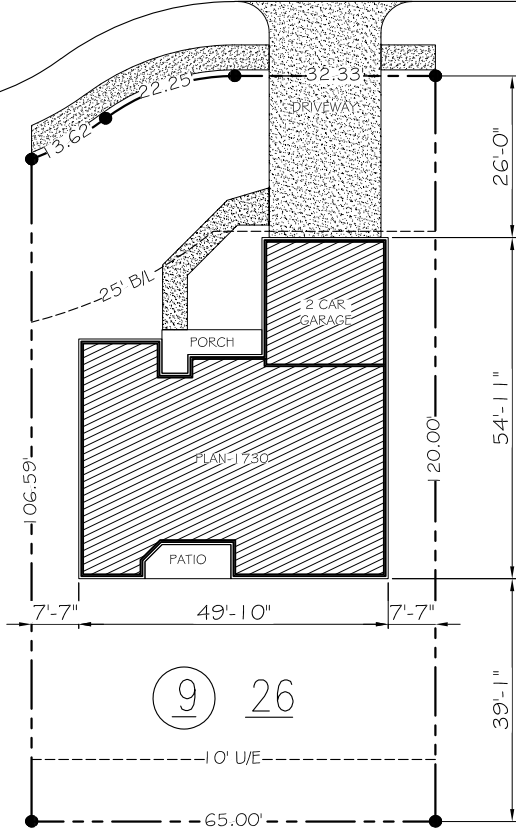

BLACK MESA LANE

~4505~

Lot-----	8450
House-----	2175
Porches-----	155
Private Walk-----	125
Public Walk-----	200
Driveway-----	695
Sod-----	5100

RIVER MESA
CANADIAN COUNTY
YUKON, OK

LOT: 26

BLK: 9

SPEC HOUSE
4505 BLACK MESA LANE

BB-1730
SITE PLAN

Scale: 1" = 20'

SHEET NO.

SITE